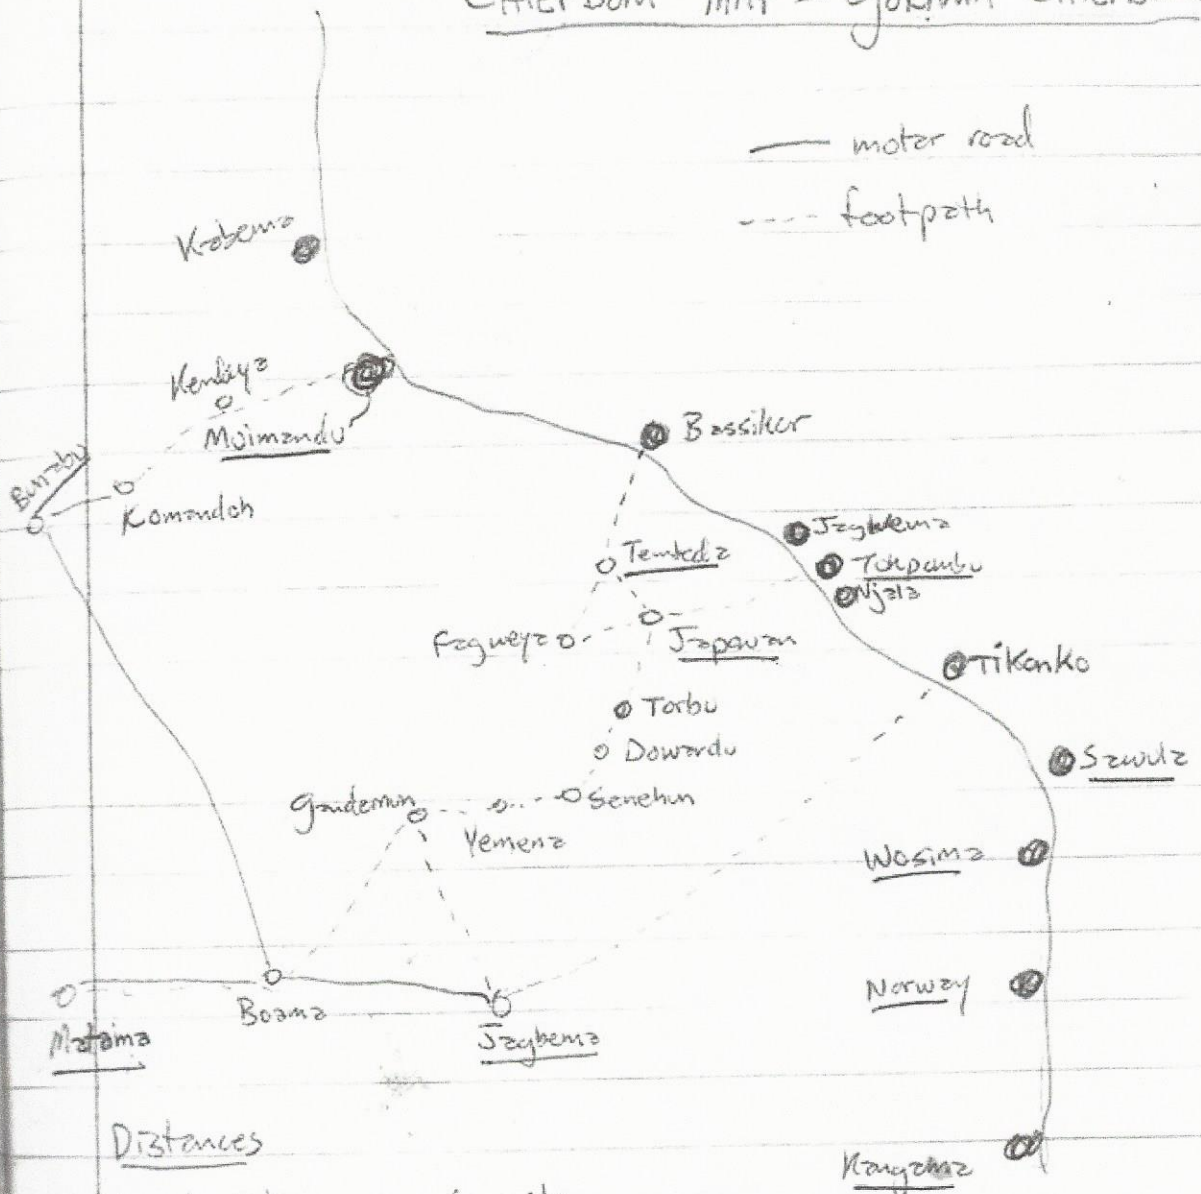

# CHIEFDOM MAP - GORAMA CHIEFDOM

## Distances

- Tokpambu → Mangomo 6 mile
- Tokpambu → Kobema 2 mile
- Tokpambu → Bumbu 6 mile
- Tikanko → Jagbema 6 mile
- Tokpambu → Gandeman 6 mile

[Towns in which I have held town meetings concerning swamp development are underlined in red],